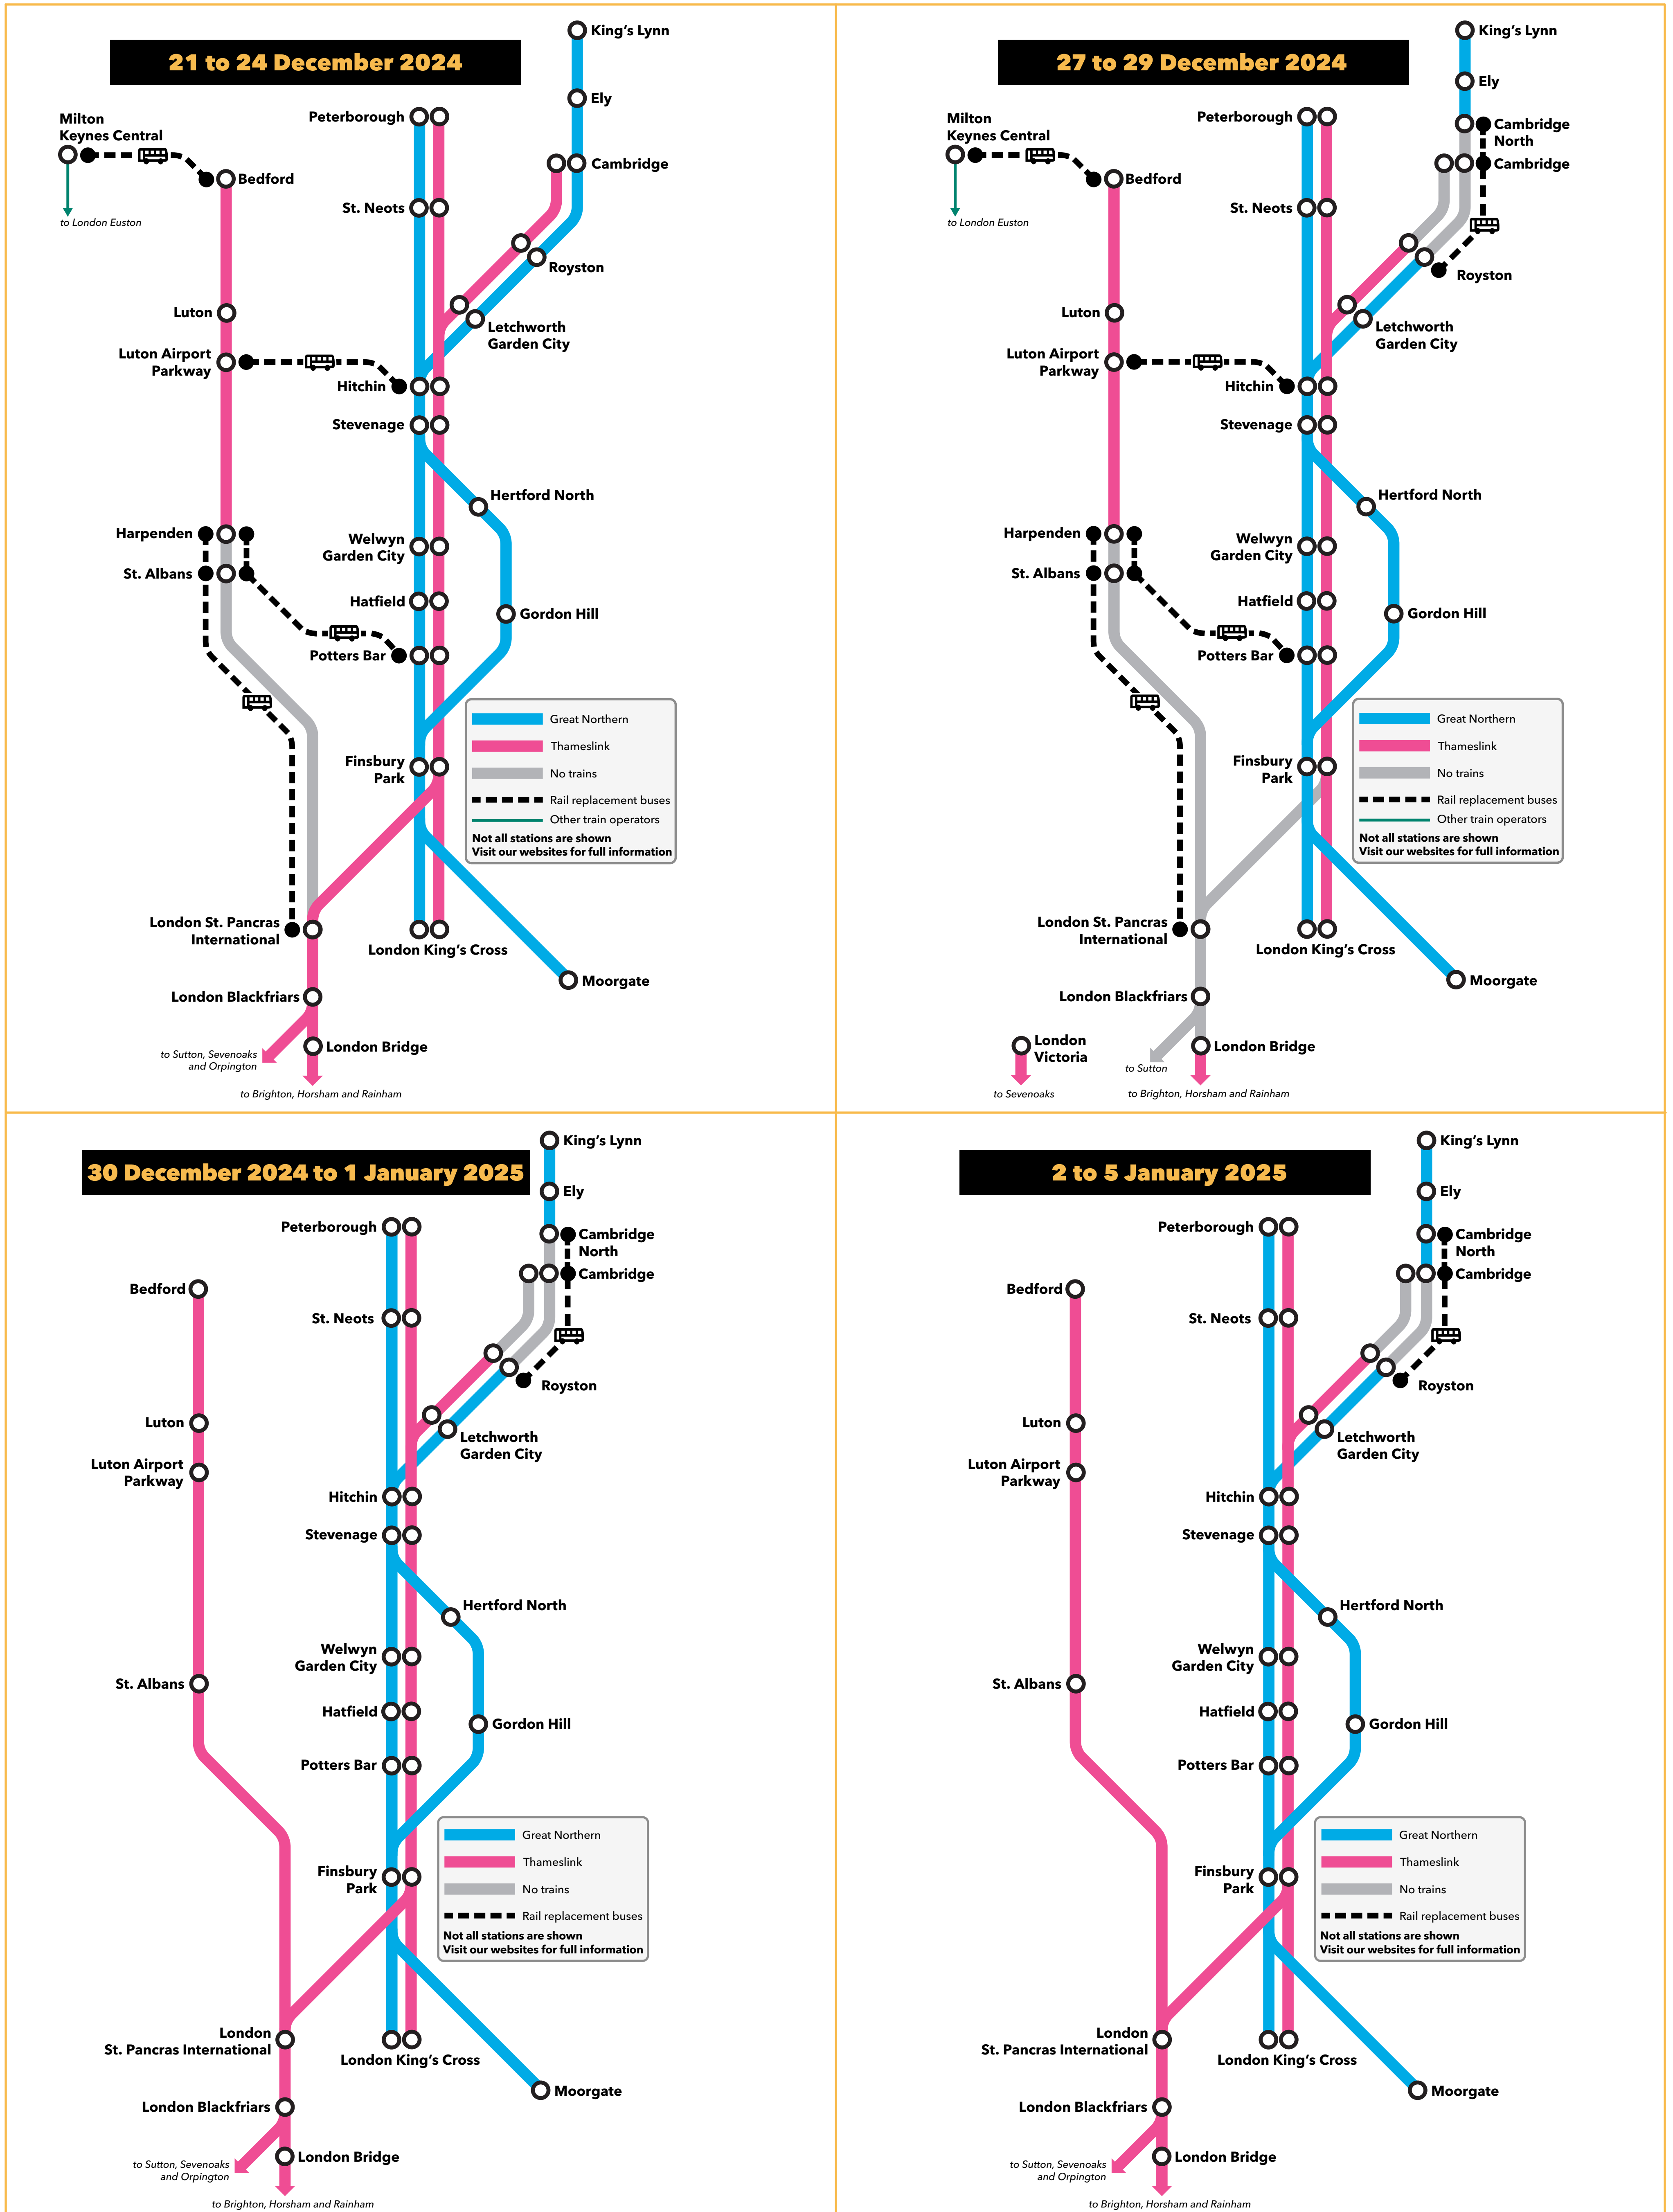

21 December 2024 to 5 January 2025

This is an overview of changes taking place. For more details please scan the QR codes below or visit our websites. Check and plan your journey at nationalrail.co.uk