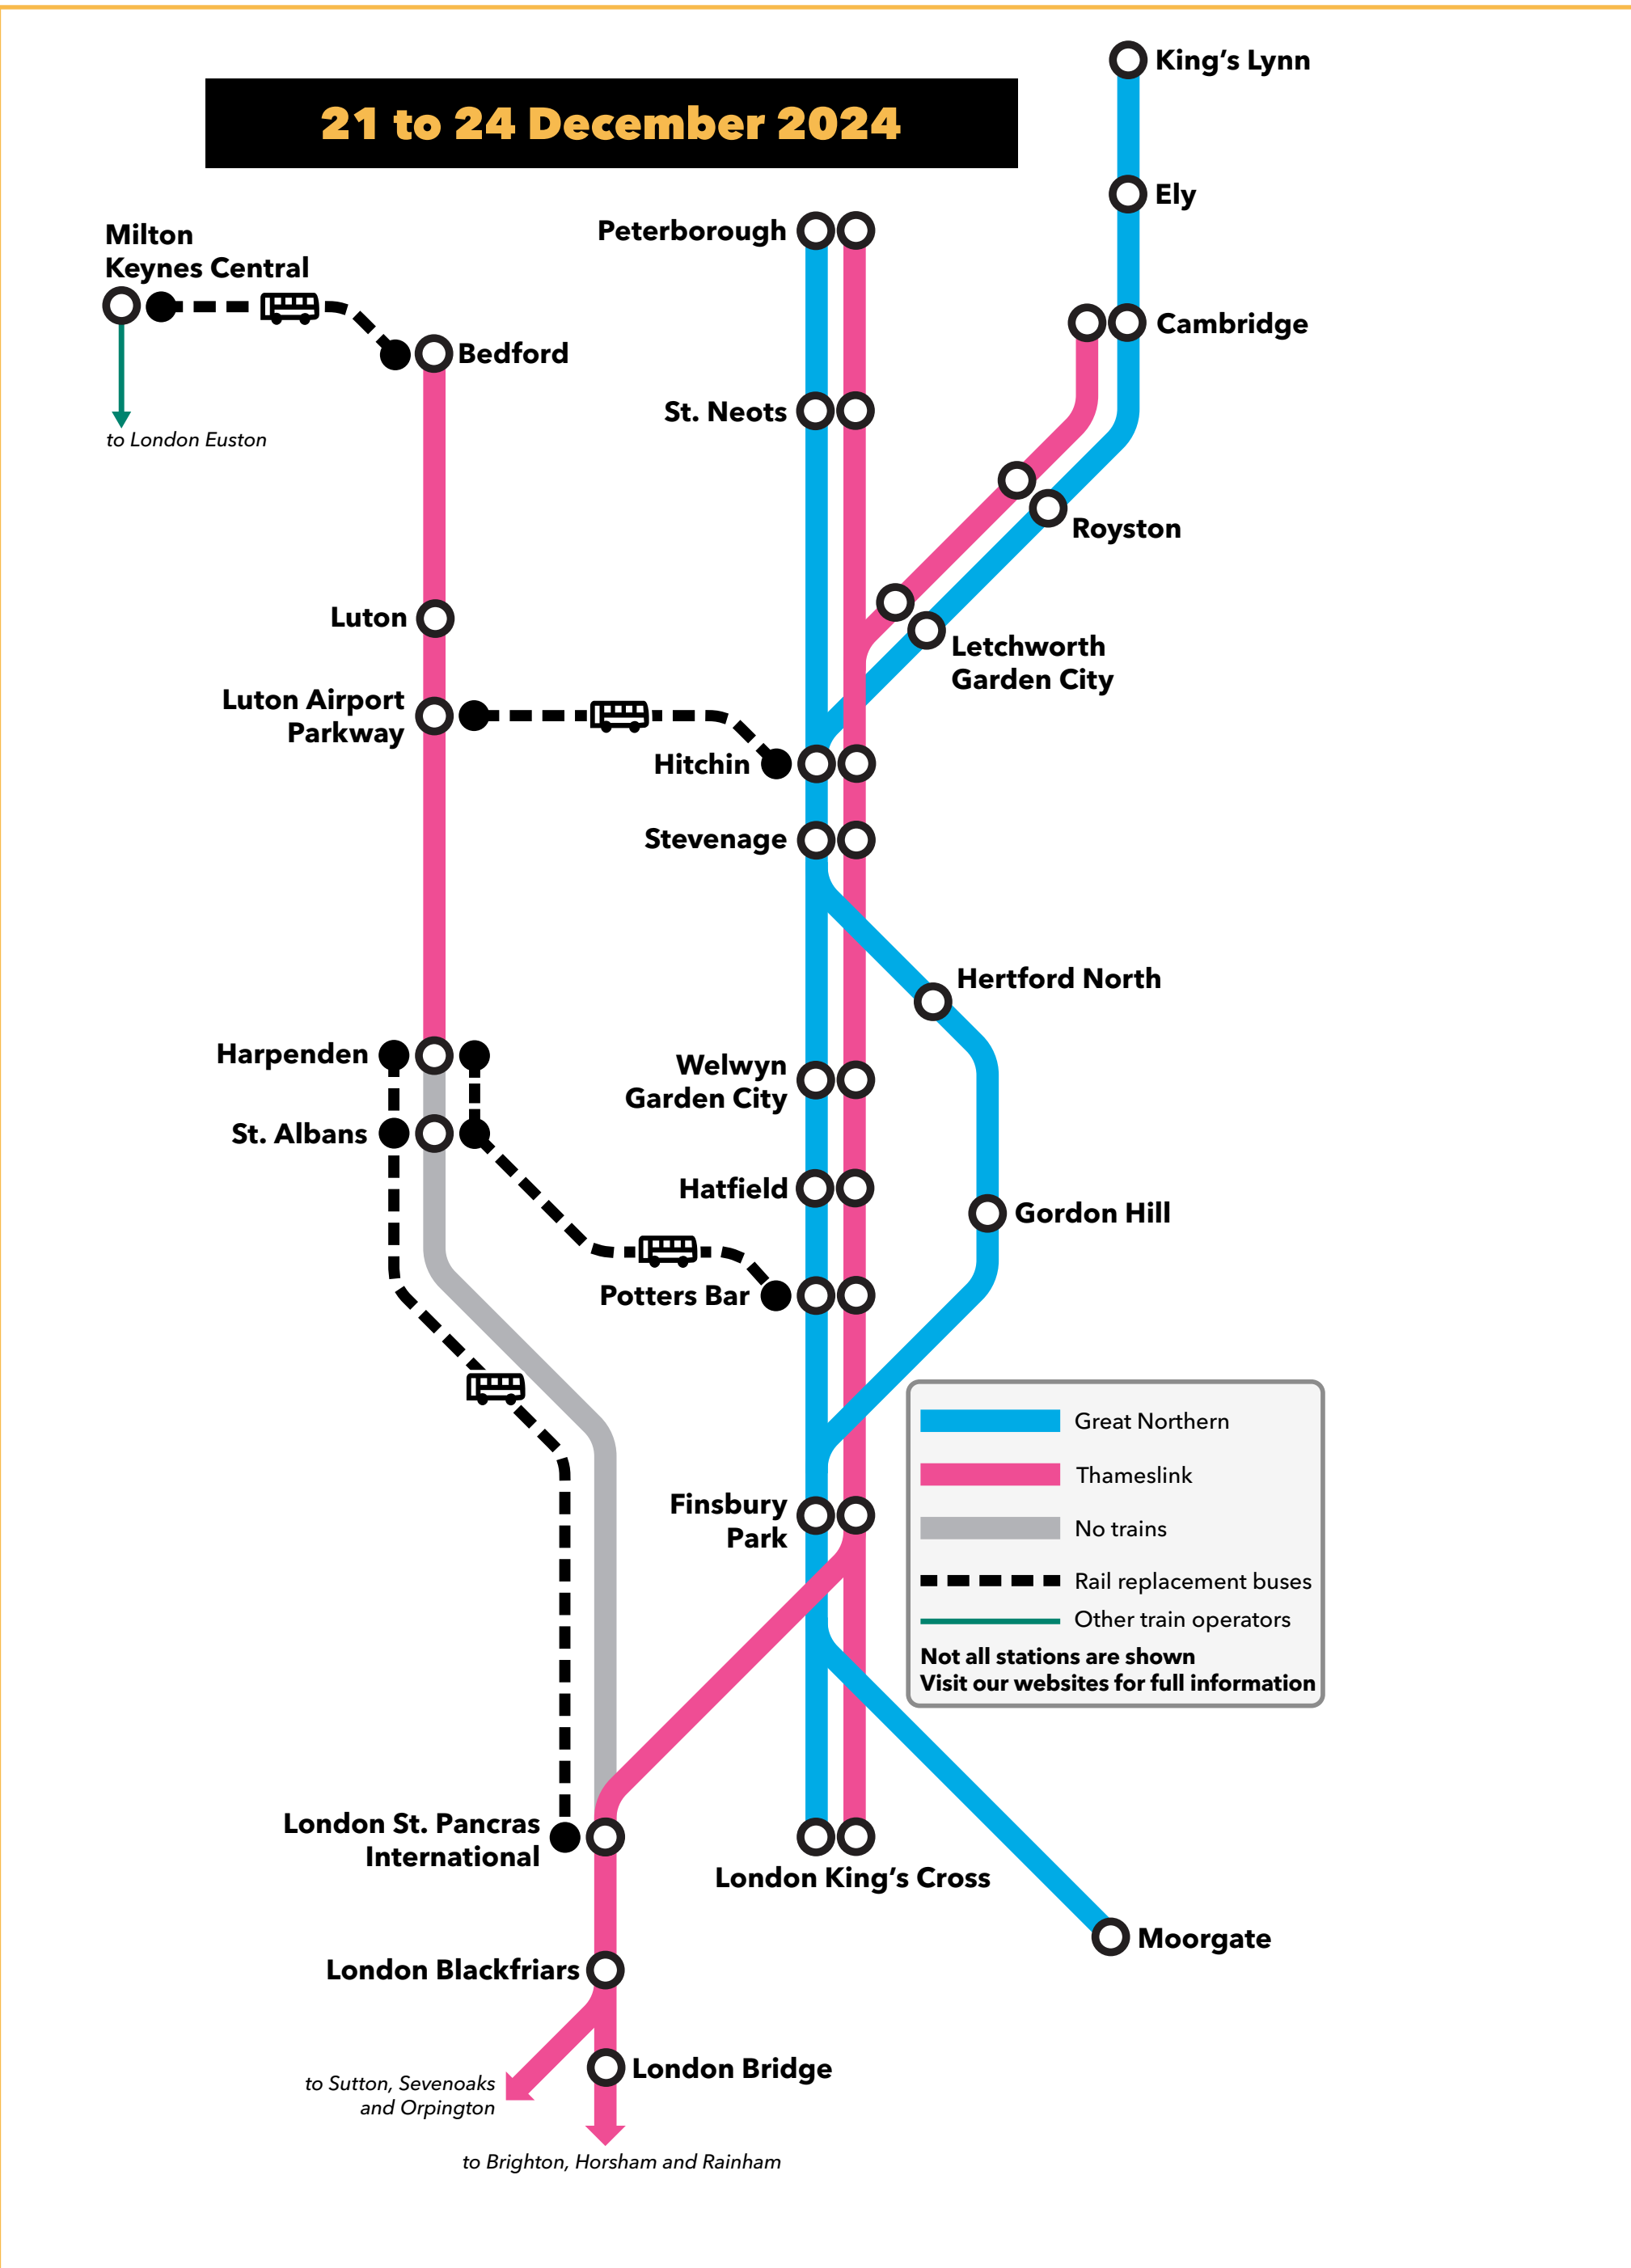

Engineering works London - Harpenden

21 to 29 December 2024

No trains between London St Pancras and Harpenden

Also, from 27 to 29 December, no Thameslink trains will run across central London or on the Sutton route

Details of replacement buses can be found on the maps below and on our website.

Please note, no trains will run on any Thameslink route on 25 and 26 December.

Plan your journey now at

nationalrail.co.uk →

2024-12_CL_TL_ENG-XMAS-MMLCORE_DR Display until: 29/12/2024