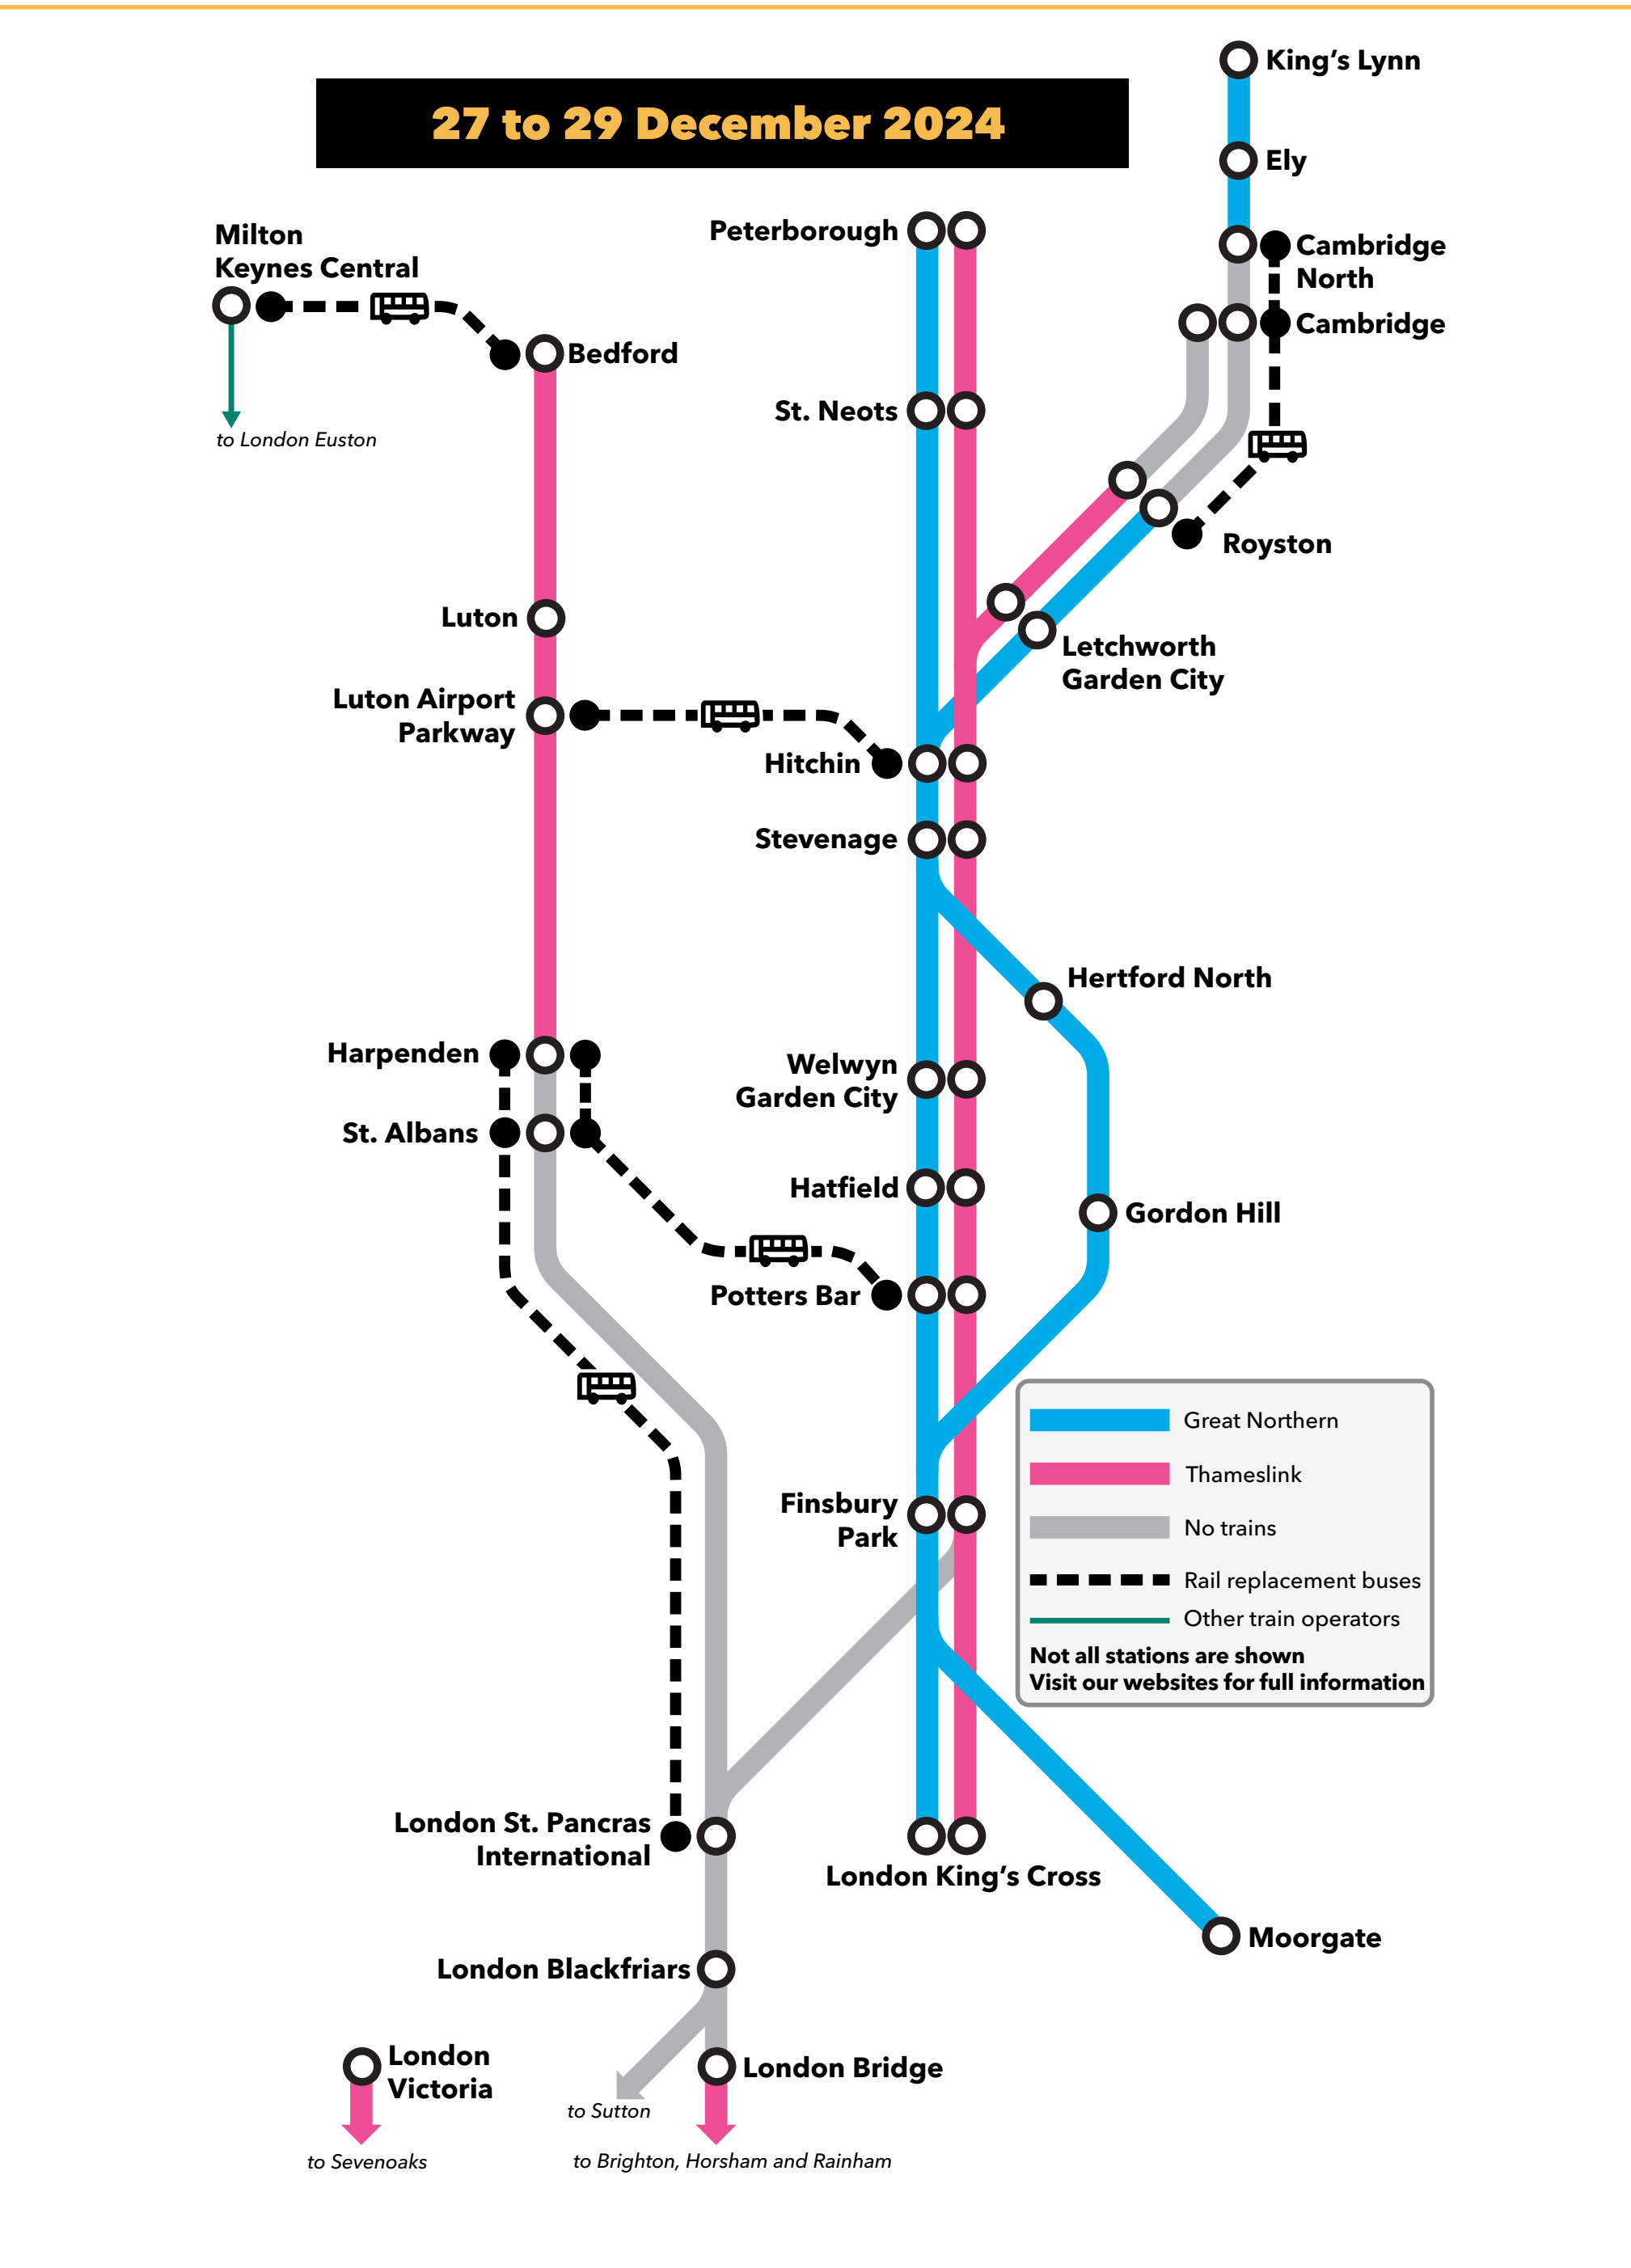

Engineering works London - Harpenden

21 to 29 December 2024

No trains between London St Pancras and Harpenden

Also, from 27 to 29 December, no Thameslink trains will run across central London or on the Sutton route

Details of replacement buses can be found on the maps below and on our website.

Please note, no trains will run on any Thameslink route on 25 and 26 December.

Plan your journey now at

nationalrail.co.uk →

2024-12_CL_TL_ENG-XMAS-MMLCORE_DR Display until: 29/12/2024